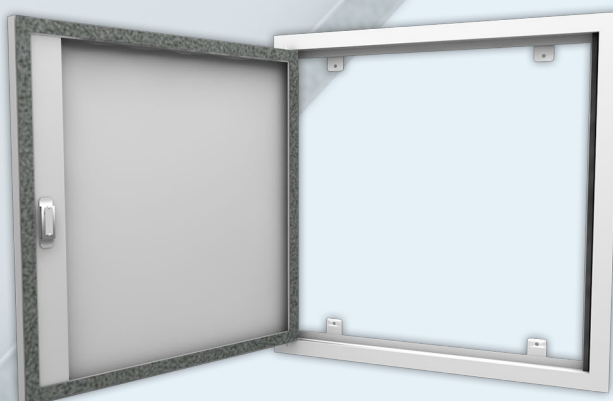

PAL01 Range Metal Door / Dual Purpose

Benefits

- Metal Faced Dual Purpose Shallow Access Panel with extending fixing tabs.
- Single door unit, powder coated RAL 9010, 30% gloss. The 1st dimension stated is the hinge side.
- Available up to 2 Hours Fire Rated.
- Available up to 30dB Acoustic Rated.
- Can be provided with Picture or Beaded Frame.

View our Fitting Video

Panels

Picture Frame (PF)

Beaded Frame (BF)

Acoustic Available

Available Air Tight

Available Fire Rated

PAL01/000/MD/PF/BL

(Non Fire Rated)

Size Range:

300 x 300mm

to

1200 x 600mm

Your Price:

POA

Features:

- Metal Faced Access Panel
- No Fire Rating
- Picture Or Beaded Frame
- Budget Lock

PAL01/060/MD/PF/BL

(1 Hour Fire Rated)

Size Range:

300 x 300mm

to

1200 x 600mm

Your Price:

POA

Features:

- Metal Faced Access Panel
- Up To 2 Hour Fire Rating
- Picture Or Beaded Frame
- Budget Lock

PAL01/120/MD/PF/BL

(2 Hours Fire Rated)