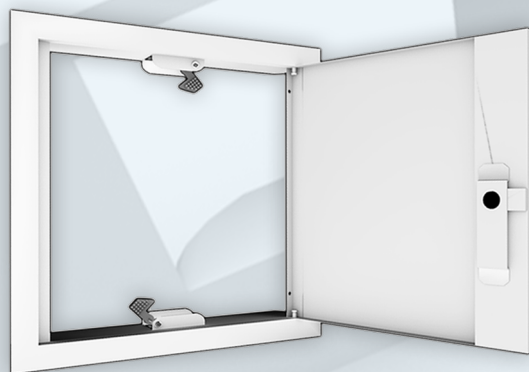

## Benefits

- Suitable for walls and ceilings.
- Removes all additional material costs. e.g. wood, screws and glue.
- The FlipFix panel benefits your dry lining service, plumbing and heating engineers, plus electrical and domestic markets.
- Saves up to 80% of the time taken to fit an Access Panel, up to £25 saving on a 600x600 panel.

## Panels

Picture Frame  
(PF)

Beaded Frame  
(BF)

Flipfix  
Fitting  
Video