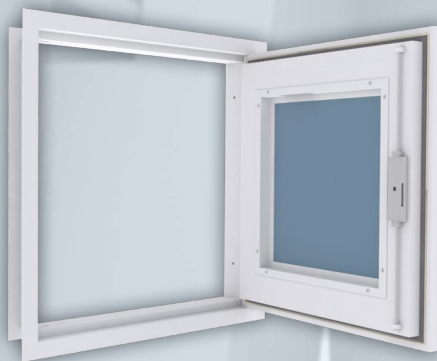

## Benefits

- The unique QuickFit hinge system allows you to fit an Access Panel Door in seconds.
- This product is available in sizes up to 1200 x 1200mm.
- Save time, save money, this panel can save you 30 minutes on fitting times (with a typical 1200mm x 600mm panel).
- The QuickFit panel is project driven, therefore it is a bespoke item with a 3 / 5 day lead time.
- Available up to 36dB Acoustic Rated.

## Panels

Picture Frame  
(PF)

Beaded Frame  
(BF)

View our  
Fitting  
Video

Acoustic  
Available

Features:

- Metal Faced Ceiling Access Panel
- No Fire Rating
- Picture Or Beaded Frame
- QuickFit Fitting Device
- 3 Way Lock