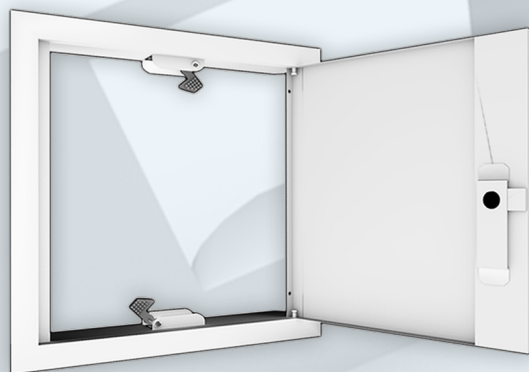

FLIPFIX

Metal Door / Dual Purpose

The only stock panel you will ever need

Benefits

- Supplied with a 2 Hour Fire Rating as standard, therefore reducing the stock needed in branch.
- Suitable for walls and ceilings.
- Removes all additional material costs. e.g. wood, screws and glue.
- The FlipFix panel benefits your dry lining service, plumbing and heating engineers, plus electrical and domestic markets.
- Saves up to 80% of the time taken to fit an Access Panel, up to £25 saving on a 600x600 panel.

Panels

Picture Frame
(PF)

Beaded Frame
(BF)

Flipfix
Fitting
Video

2 Hours
Fire Rated

FF/120/MD/PF/BL

(2 Hours Fire Rated)

Size Range:

150 x 150mm

200 x 200mm

300 x 300mm

450 x 450mm

550 x 550mm

600 x 300mm

600 x 600mm

Your Price:

POA

Features:

- Metal Faced Dual Purpose Panel
- 2 Hour Fire Rating As Standard
- Picture Or Beaded Frame
- Flipfix Fitting Device
- Budget Lock