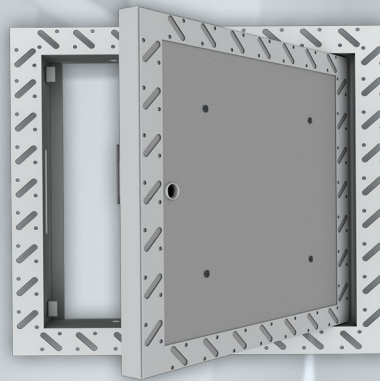

QuickFit Plasterboard Door / Wall Panel

Benefits

- The unique QuickFit hinge system allows you to fit an access panel door in seconds.
- This product is available in sizes up to 2000mm x 1800mm.
- Save time, save money, this panel can save you 30 minutes on fitting times (with a typical 1800mm x 600mm panel).
- The QuickFit panel is project driven, therefore it is a bespoke item with a 3 / 5 day lead time.
- Available up to 2 Hours Fire Rated.
- Available up to 36dB Acoustic Rated.

Panels

View our
Fitting
Video

Acoustic
Available

Available
Fire Rated

**Beaded Frame
(BF)**

PAL53/000/PD/BF/3WL

(Non Fire Rated)

Size Range:

1200 x 300mm

to

2000 x 1800mm
(Double Door)

Your Price:

POA

Features:

- Plasterboard Faced Access Panel
- No Fire Rating
- Beaded Frame, Beaded Door
- QuickFit Fitting Device
- 3 Way Lock

PAL53/060/PD/BF/3WL

(1 Hour Fire Rated)

2000 x 1800 max

Size Range:

300 x 300mm

to

2000 x 1800mm
(Double Door)

Your Price:

POA

Features:

- Plasterboard Faced Access Panel
- Up To 2 Hour Fire Rating
- Beaded Frame, Beaded Door
- QuickFit Fitting Device
- 3 Way Lock

PAL53/120/PD/BF/3WL

(2 Hours Fire Rated)

2000 x 600 max

Size Range:

300 x 300mm

to

2000 x 1800mm
(Double Door)

Your Price:

POA

Features:

- Plasterboard Faced Access Panel
- Up To 2 Hour Fire Rating
- Beaded Frame, Beaded Door
- QuickFit Fitting Device
- 3 Way Lock