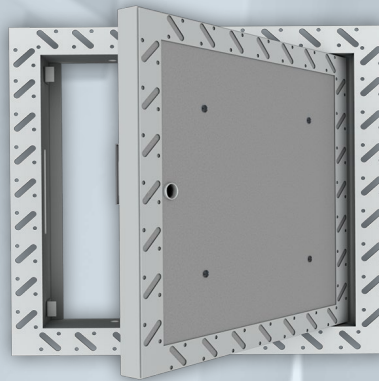

QuickFit Plasterboard Door / Ceiling Panel

Benefits

- The unique QuickFit hinge system allows you to fit an access panel door in seconds.
- This product is available in sizes up to 1200mm x 1200mm.
- Save time, save money, this panel can save you 30 minutes on fitting times (with a typical 1200mm x 1200mm panel).
- The QuickFit panel is project driven, therefore it is a bespoke item with a 3 / 5 day lead time.
- Available up to 1 Hour Fire Rated.
- Available up to 36dB Acoustic Rated.

Panels

View our
Fitting
Video

Acoustic
Available

Available
Fire Rated

**Beaded Frame
(BF)**

PAL56/000/PD/BF/BL

(Non Fire Rated)

Size Range:

300 x 300mm

to

1200 x 1200mm
(Double Door)

Your Price:

POA

Features:

- Plasterboard Faced Access Panel
- No Fire Rating
- Beaded Frame, Beaded Door
- QuickFit Fitting Device
- Budget Lock

PAL54/060/PD/BF/BL

(1 Hour Fire Rated)

Size Range:

300 x 300mm

to

1200 x 1200mm
(Double Door)

Your Price:

POA

Features:

- Plasterboard Faced Access Panel
- Up To 1 Hour Fire Rating
- Beaded Frame, Beaded Door
- QuickFit Fitting Device
- 3 Way Lock