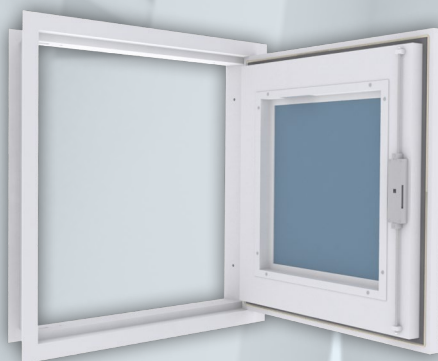

## Benefits

- The unique QuickFit hinge system allows you to fit an access panel door in seconds.
- This product is available in sizes up to 2400mm x 1800mm.
- Save time, save money, this panel can save you 30 minutes on fitting times (with a typical 1800mm x 600mm panel).
- The QuickFit panel is project driven, therefore it is a bespoke item with a 3 / 5 day lead time.
- Available up to 2 Hours Fire Rated.
- Available up to 36dB Acoustic Rated.

## Panels

Picture Frame  
(PF)

Beaded Frame  
(BF)

View our  
Fitting  
Video

Acoustic  
Available

Available  
Fire Rated

Features:

- Metal Faced Wall Access Panel
- No Fire Rating
- Picture Or Beaded Frame
- QuickFit Fitting Device
- 3 Way Lock